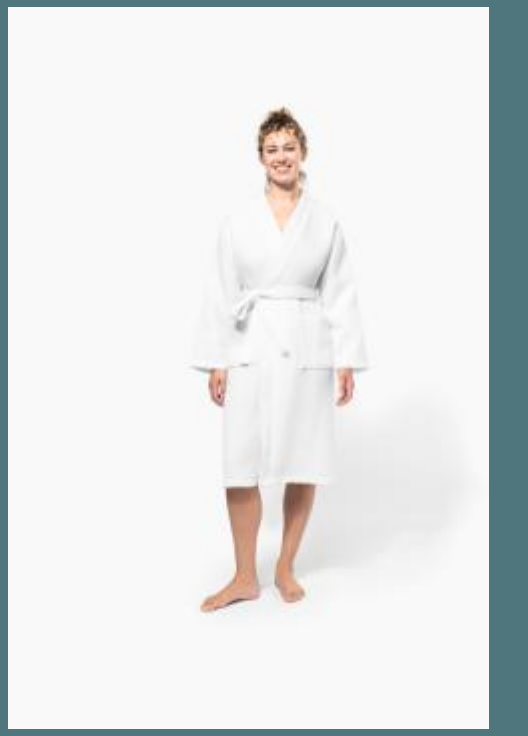

KARIBAN

K122

Waffle bathrobe

Kimono-style bathrobe.

Made from 100% waffle cotton.

2 front pockets.

100% cotton waffle. 2 pockets.

Sizes

M/L - L/XL

Grammage

220 gsm

Certificates

All rights reserved ©

Additional information

1	M/L, L/XL
Colours	€56.50

Logistic Customs code

30 61089100

Country of origin

Turkey

Colours

White

Black