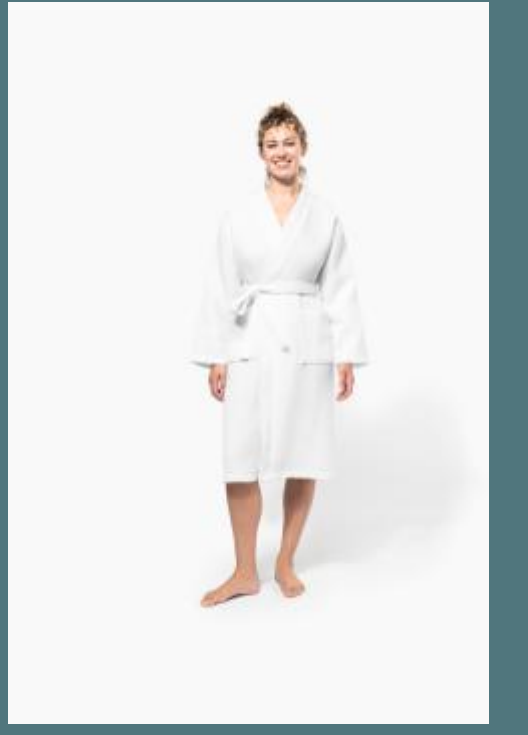

KARIBAN

K122

Waffle bathrobe

Kimono-style bathrobe.

Made from 100% waffle cotton.

2 front pockets.

100% cotton waffle. 2 pockets.

Sizes

M/L - L/XL

Grammage

220 gsm

Certificates

All rights reserved ©

Additional information

Logistic Customs code

30 61089100

Country of origin

Turkey

Colours

White

Black