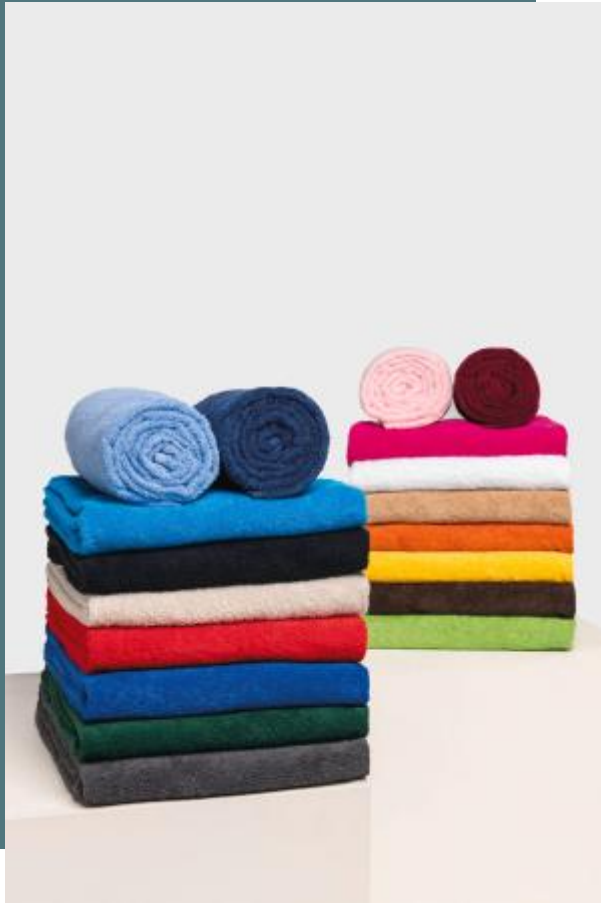

KARIBAN

K111

Beach towel

18 available colourways.

Made from 100% cotton.

Vanity essential.

100% cotton.

Sizes

One Size

Grammage

450 gsm

Dimensions

150 cm x 100 cm

Certificates

All rights reserved ©

Additional information