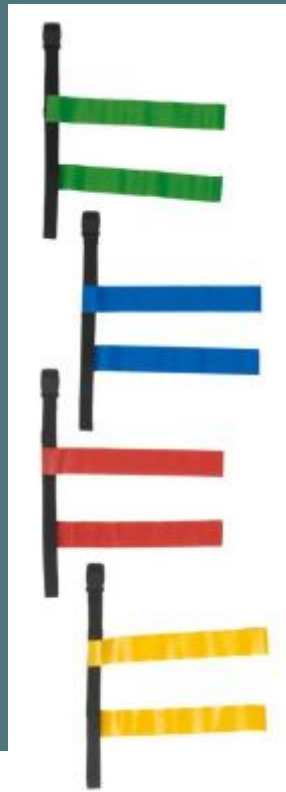

PROACT.[®]

PA666

Tag Belt

Perfect for safe introduction to rugby (touch rugby) and other team sports.

Adjustable belt with adjustable clips.

Ideal for safe initiation rugby (TAG Rugby) or all other collective game. Adjustable tag belt with buckle fastening. 2 detachable strips attached with tear release fastening.

Sizes

One Size

All rights reserved ©

Additional information

Logistic	Customs code	Country of origin
 250	63079098	India
 250		

Colours

Black /
Green

Black / Red

Black /
Royal Blue

Black /
Yellow