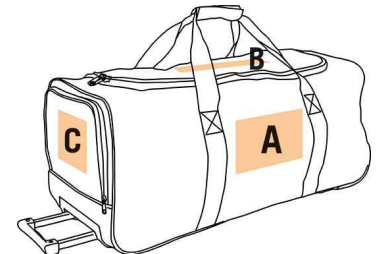

Additional information

Logistic

Customs code

42029298

Country of origin Decoration zone

China

A: 15x15 cm | B: 20x40 cm | C: 15x10 cm

Colours