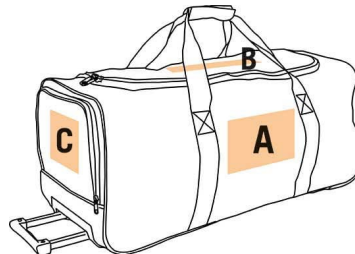

Sizes

One Size

Capacity

66 l

Dimensions

71 cm x 31 cm x 30 cm

All rights reserved ©

Additional information

Logistic

1

4

Customs code

42029298

Country of origin Decoration zone

China

A: 15x15 cm | B: 20x40 cm | C: 15x10 cm

Colours

Black

Navy

Red

Royal Blue