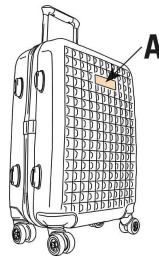

Sizes

One Size

Capacity

113 l

Dimensions

50 cm x 28 cm x 75 cm

All rights reserved ©

Additional information

Logistic

1

1

Customs code

42021250

Country of origin Decoration zone

China

A: 2,5x9 cm