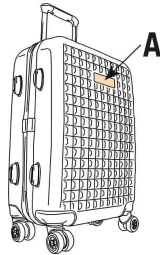

Additional information

Logistic	Customs code	Country of origin	Decoration zone
1	42021250	China	A: 2,5x9 cm
1