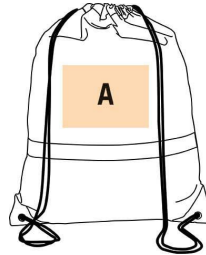

Country of origin Decoration zone

China

A: 15x20 cm

Colours

Fluorescent
Orange

Fluorescent
Yellow