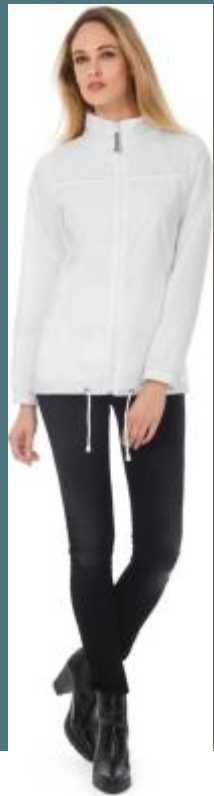

CGJW902

Sirocco Ladies' Windbreaker

Feminine fit.

Folds easily into a pocket.

Adjustable integrated storm hood in the neck and elasticated cuffs.

100% taffeta nylon. Feminine fit. 2 front pockets. Hood concealed inside the collar. Folds away into pocket.

Sizes

S - M - L - XL

Grammage

70 gsm

All rights reserved ©

Additional information

Logistic

10

30

Customs code

62024010

Country of origin

China

Colours

White

Black

Navy

Purple

Red