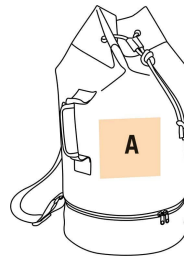

Additional information

Logistic Customs code

 25 42029291

Country of origin Decoration zone

China

A: 20x20 cm

Colours

Black /
Light Grey