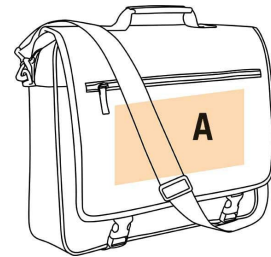

Document bag in 600D polyester. Front flap with pocket and buckle. Detachable and adjustable shoulder strap. Inner organiser pocket.

Sizes

One Size

Capacity

14 l

Dimensions

41 cm x 10 cm x 34 cm

Certificates

A: 20x10 cm

Colours

Black

Black /
Light Grey

Black /
Navy

Black / Red