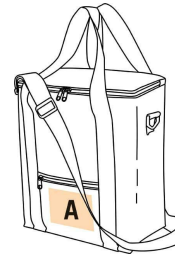

Sizes

One Size

Capacity

19 l

Dimensions

30 cm x 19 cm x 36 cm

All rights reserved ©

Additional information

1	ONE SIZE
Colours	€17.00

Logistic **Customs code**
42029298

 20

Country of origin **Decoration zone**

China

A: 8x8 cm

Colours

Full Grey