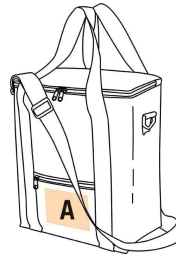

Country of origin Decoration zone

China

A: 8x8 cm

Colours

Full Grey

Royal Blue