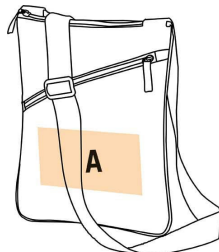

Country of origin Decoration zone

China

A: 14x12 cm

Colours

Black

Burnt Lime

Navy

Orange

Red

Royal Blue