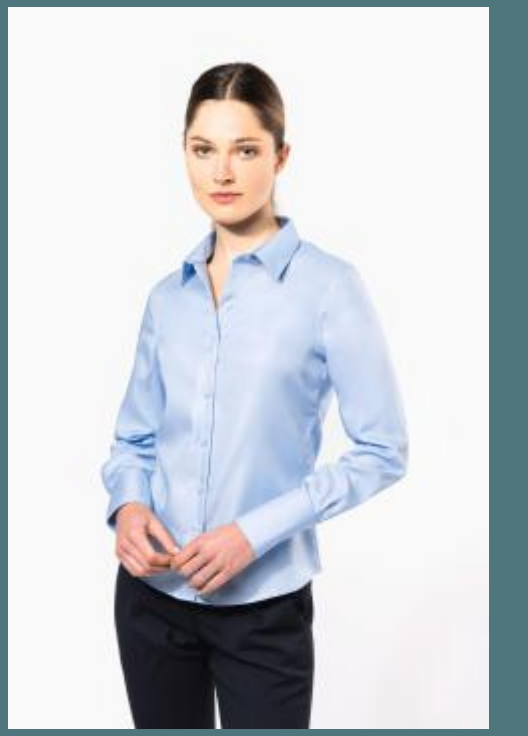

KARIBAN

K538

Ladies' long-sleeved non-iron shirt

Sleek, refined style.

Non-iron, easy-care fabric.

Made from cotton micro twill: durability and comfort.

100% cotton micro twill. Non-iron fabric. Soft collar. Matching buttons. Adjustable mitred 3-button cuffs with button placket. Felled seams. 1 spare button. Shaped hem.

Sizes

XS - S - M - L - XL - XXL - 3XL - 4XL

Grammage

115 gsm

Certificates

All rights reserved ©

Additional information

1	XS - 4XL
Colours	€42.74

Logistic

1
 12

Customs code

62063000

Country of origin

Bangladesh

Colours

White

Black

Bright Sky

Zinc