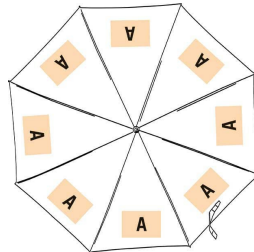

KI2021

Automatic umbrella

Fast and practical automatic opening.

Rounded handle with rubber covering for greater comfort.

23" (58.5 cm) umbrella. Auto opening. 10 mm metal shaft. Fibreglass frame. 210T polyester canopy. Polypropylene rubber-coated plastic J handle. Metal tips.

Sizes

One Size

Dimensions

105 cm

All rights reserved ©

Additional information

Logistic

10

20

Customs code

66019920

Country of origin Decoration zone

China

A: 15x10 cm

Colours

White