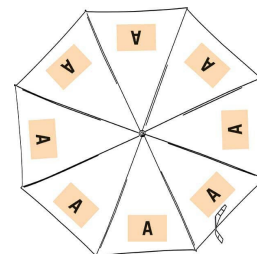

ki.mood

KI2020

Auto open wooden umbrella

Classic and elegant.

Attractive rounded wood handle.

Fast and easy automatic opening.

23" (58.5 cm) rib length auto-opening classic wooden umbrella. Polyester pongee canopy. Metal frame, wooden shaft, wooden J handle, and metal tips.

Sizes

One Size

Dimensions

0 cm x 0 cm x 0 cm x 96 cm

All rights reserved ©

1	ONE SIZE
Colours	€12.00

Additional information

Logistic

 10
 20

Customs code

66019920

Country of origin Decoration zone

China

A: 15x10 cm

Colours

Bottle
Green /
Beige