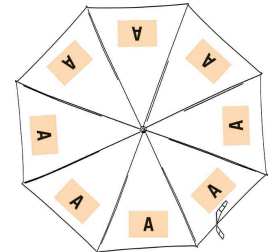

21" (54 cm) rib length foldable mini umbrella. Three-part folding system. Auto opening and closing. Aluminium/fibreglass frame, metal shaft and tips. Polyester pongee canopy. Polypropylene handle.

Sizes

One Size

Dimensions

0 cm x 0 cm x 0 cm x 96 cm

All rights reserved ©

1	ONE SIZE
Colours	€23.40

Additional information

Logistic

- 10
- 20

Customs code

66019100

Country of origin Decoration zone

China

A: 15x10 cm

Colours

White

Black