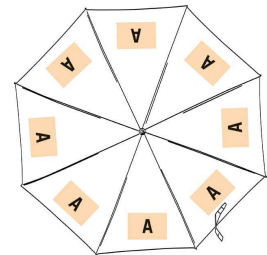

AUTO OPEN mini umbrella

Mini format that can be taken anywhere without unnecessary weight

Fast and practical automatic opening and closing.

Aluminium and fibre glass frame for a more lightweight design.

21" (54 cm) rib length foldable mini umbrella. Three-part folding system. Auto opening and closing. Aluminium/fibreglass frame, metal shaft and tips. Polyester pongee canopy. Polypropylene handle.

Sizes

One Size

Dimensions

0 cm x 0 cm x 0 cm x 96 cm

All rights reserved ©

Additional information

1	ONE SIZE
Colours	€23.40

Logistic

- 10
- 20

Customs code

66019100

Country of origin Decoration zone

China

A: 15x10 cm

Colours

- White
- Black
- Light Grey
- Navy