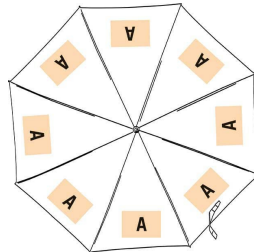

21" (54 cm) rib length foldable mini umbrella. Three-part folding system. Auto opening and closing. Aluminium/fibreglass frame, metal shaft and tips. Polyester pongee canopy. Polypropylene handle.

Sizes

One Size

Dimensions

0 cm x 0 cm x 0 cm x 96 cm

All rights reserved ©

Additional information

Logistic

10

20

Customs code

66019100

Country of origin Decoration zone

China

A: 15x10 cm

Colours

White

Black