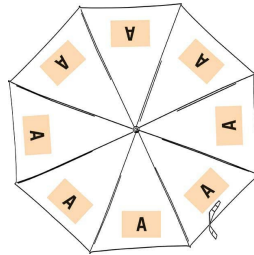

Foldable mini umbrella

13 available colourways.

Mini format, folds in three for easy transport.

21" (54 cm) foldable mini umbrella. Three-part folding system. Manual opening. Metal shaft, fibreglass frame and polypopylene handle. Polyester pongee canopy. Metal tips.

Sizes

One Size

Dimensions

0 cm x 0 cm x 0 cm x 98 cm

All rights reserved ©

Additional information

Logistic

- 10
- 20

Customs code

66019100

Country of origin Decoration zone

China

A: 15x10 cm

Colours

- White
- Black
- Bottle Green
- Burnt Lime
- Camouflage
- Dark Grey
- Fuchsia
- Light Grey
- Navy
- Orange
- Red
- Royal Blue
- True Yellow