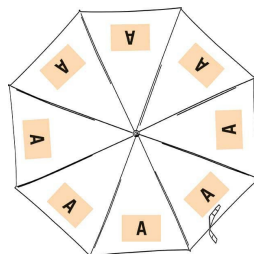

KI2010

Foldable mini umbrella

13 available colourways.

Mini format, folds in three for easy transport.

21" (54 cm) foldable mini umbrella. Three-part folding system. Manual opening. Metal shaft, fibreglass frame and polypopylene handle. Polyester pongee canopy. Metal tips.

Sizes

One Size

Dimensions

0 cm x 0 cm x 0 cm x 98 cm

All rights reserved ©

Additional information

Logistic

- 10
- 20

Customs code

66019100

Country of origin Decoration zone

China

A: 15x10 cm

Colours

White

Black