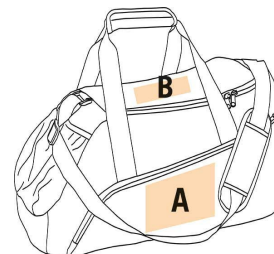

1	ONE SIZE
Colours	€15.34

Logistic

 25

Customs code

42029291

Country of origin Decoration zone

China

A: 20x10 cm | B: 20x8 cm