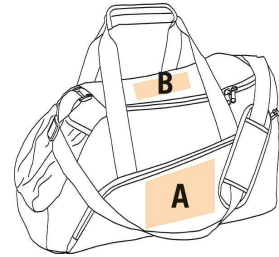

Additional information

1	ONE SIZE
Colours	€15.34

Logistic Customs code
42029291

25

Country of origin Decoration zone

China

A: 20x10 cm | B: 20x8 cm

Colours