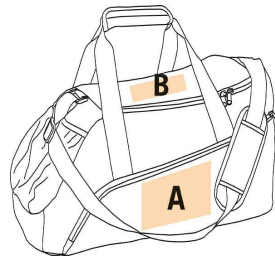

Additional information

Logistic Customs code

25 42029291

Country of origin Decoration zone

China

A: 20x10 cm | B: 20x8 cm

Colours

- Black
- Black / Red
- Black / Royal Blue
- Fuchsia / Black
- Navy / Light Grey
- Red / Slate Grey
- Reflex Blue / White / French Red
- Slate Grey / Burnt Lime
- Slate Grey / Orange
- Yellow / Slate Grey