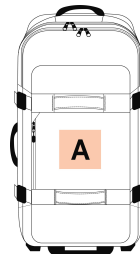

ki.mood

KI0848

Big leisure trolley

Double compartment convertible into a single space.

Retractable trolley system for added convenience.

Compression straps and stabilising handle for secure transport.

100% polyester. XL trolley. Double compartment with zipped divider panel to convert into one large compartment. Large front pocket with double handle. Retractable trolley system. Side compression straps with large buckles. Wheels handle keeps trolley stable even when loaded.

Sizes

One Size

Capacity

105 l

All rights reserved ©

Additional information

1

Logistic  2
Customs code 42029291

Country of origin **Decoration zone**

China

A: 20x20 cm

Colours

Black