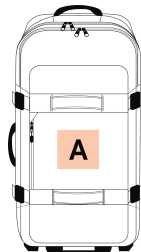

ki.mood

KI0848

Big leisure trolley

Double compartment convertible into a single space.

Retractable trolley system for added convenience.

Compression straps and stabilising handle for secure transport.

100% polyester. XL trolley. Double compartment with zipped divider panel to convert into one large compartment. Large front pocket with double handle. Retractable trolley system. Side compression straps with large buckles. Wheels handle keeps trolley stable even when loaded.

Sizes

One Size

Capacity

105 l

All rights reserved ©

Additional information

Logistic Customs code

 2 42029291

Country of origin Decoration zone

China

A: 20x20 cm

Colours

Black