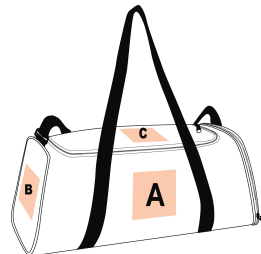

KI0658

Sport bag with shoes holder compartment

Large opening with two-way zip.

Separate zip shoe compartment.

Adjustable crossbody strap.

100% polyester. Sports bag with large top opening and two-way zip fastening. Zip side pocket with inner shoe bag. Ribbon handles sewn onto the body of the bag. Adjustable crossbody strap.

Sizes

One Size

Grammage

330 gsm

Capacity

26 l

All rights reserved ©

Additional information

Logistic Customs code

 20 42029291

Country of origin Decoration zone

China

A: 15x15 cm | B: 10x10 cm | C: 20x10 cm

Colours

Black

Black / Red