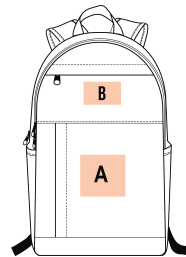

Sizes

One Size

Grammage

330 gsm

Capacity

20 l

Certificates

All rights reserved ©

Additional information

Logistic **Customs code**
42029291

15

Country of origin **Decoration zone**

China

A: 10x10 cm | B: 8x5 cm

Colours

Black