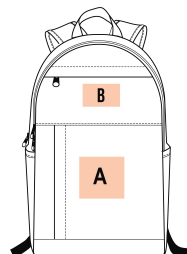

Sizes

One Size

Grammage

330 gsm

Capacity

20 l

All rights reserved ©

Additional information

1

Logistic

15

Customs code

42029291

Country of origin Decoration zone

China

A: 10x10 cm | B: 8x5 cm