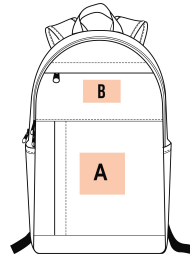

Country of origin Decoration zone

China

A: 10x10 cm | B: 8x5 cm