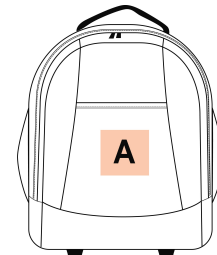

Sizes

One Size

Grammage

455 gsm

Capacity

36 l

Dimensions

36.5 cm x 24 cm x 44 cm

Country of origin Decoration zone

China

A: 15x15 cm

Colours

Black