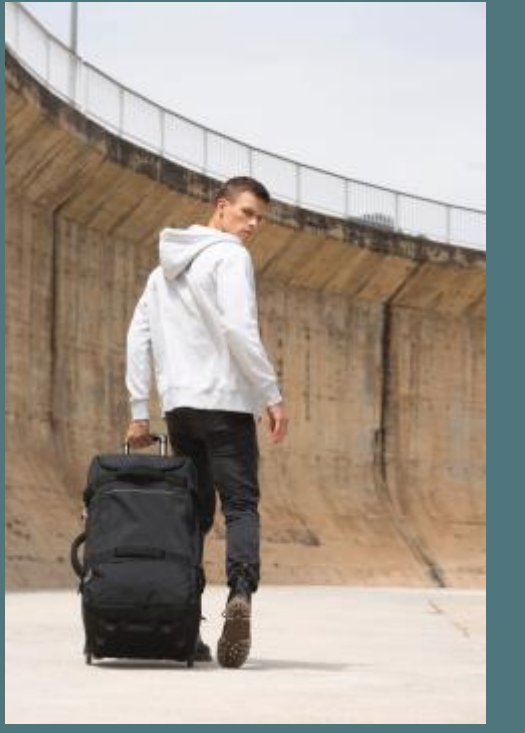

XL trolley

Large capacity and easy handling.

Compression straps on both sides to secure and compress equipment.

Easy decoration.

100% polyester. Wallet opening. Top opening with large compartment for easy decoration. Side compression straps. Reinforcing bars and protection on the back. Top side handles for easy handling, even when fully loaded.

Sizes

One Size

Grammage

220 gsm

Capacity

105 l

Dimensions

38.5 cm x 35 cm x 77 cm

Certificates

All rights reserved ©

Additional information

Logistic

- 1
- 2

Customs code

42029298

Country of origin Decoration zone

China

A: 15x15 cm

Colours

Black