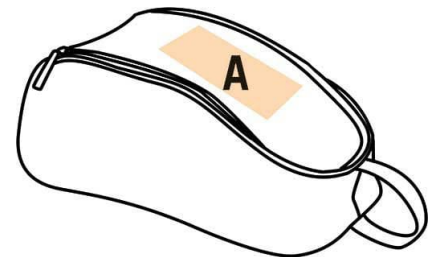

### Additional information

1	ONE SIZE
Colours	€6.00

**Logistic** **Customs code**

80

42029298

**Country of origin** **Decoration zone**

China

A: 8x12 cm