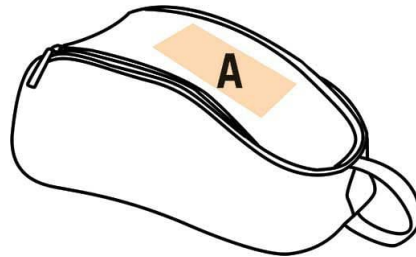

Shoes bag

Contrasting colour piping for an attractive look.

2 ventilation eyelets for greater breathability.

Shoes bag in 600D polyester. Contrast colour piping. 2 eyelets.

Sizes

One Size

Capacity

9 l

Dimensions

20 cm x 14 cm x 38 cm

Certificates

All rights reserved ©

Additional information

Logistic Customs code

80 42029298

Country of origin Decoration zone

China

A: 8x12 cm

Colours

Black /
Light Grey

Capuccino /
Orange

Light Grey /
Purple

Navy /
Slate Grey

Red / Light
Grey