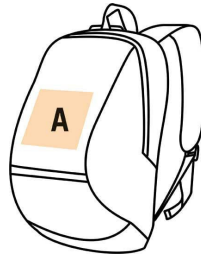

Sizes

One Size

Capacity

18 l

Dimensions

30 cm x 15 cm x 43 cm

Certificates

All rights reserved ©

A: 10x10 cm

Colours