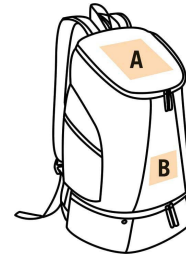

Sizes

One Size

Capacity

30 l

Dimensions

27 cm x 21 cm x 50 cm

Certificates

All rights reserved ©

Additional information

1	ONE SIZE
Colours	€22.34

Logistic **Customs code**
42029291

20

Country of origin **Decoration zone**

China

A: 10x10 cm | B: 7x8 cm

Colours