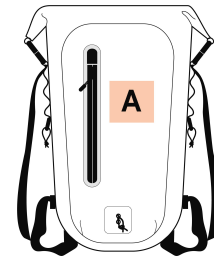

Sizes

One Size

Grammage

620 gsm

Capacity

39 l

Dimensions

38 cm x 15 cm x 68 cm

Country of origin Decoration zone

China

A: 8x15 cm

Colours

Black