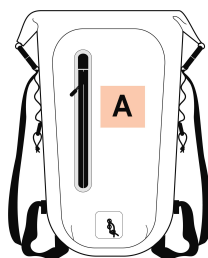

Sizes

One Size

Grammage

620 gsm

Capacity

39 l

Dimensions

38 cm x 15 cm x 68 cm

Country of origin Decoration zone

China

A: 8x15 cm

Colours

Black