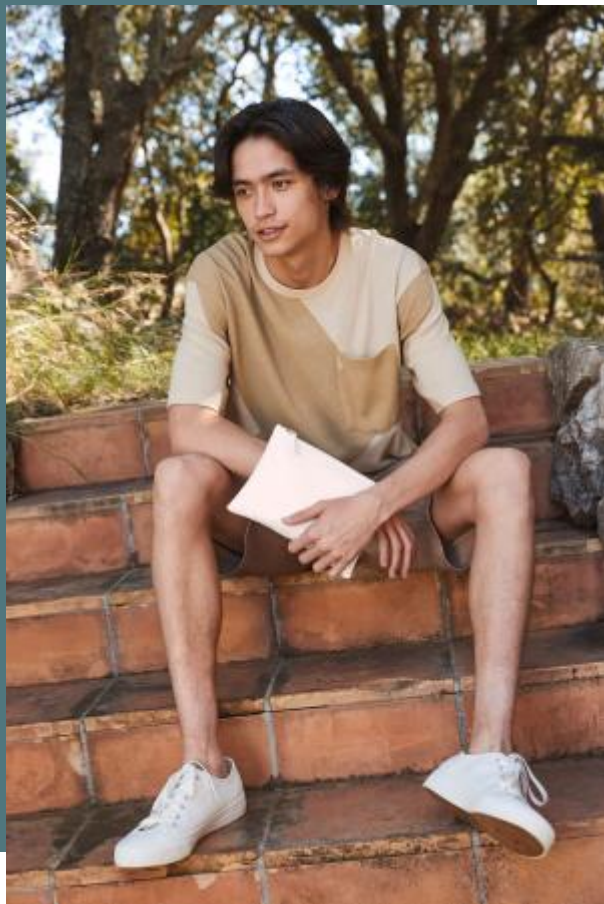

## Cotton canvas pouch

Available in 4 sizes.

Can be used as a pouch or travel case.

Fashionable vintage style.

100% cotton. Brushed cotton. Versatile use. Vintage metal zip fastening.

### Dimensions

12 cm x 8.5 cm

20 cm x 11.5 cm

22.5 cm x 16 cm

28 cm x 20 cm

All rights reserved ©