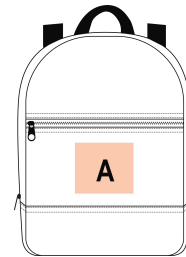

One Size

**Grammage**

210 gsm

**Capacity**

11 l

**Dimensions**

27 cm x 11 cm x 36 cm

**Certificates**

All rights reserved ©

**Additional information**

1	ONE SIZE
Colours	€6.66

**Logistic** **Customs code**

50

42029291

**Country of origin** **Decoration zone**

India

A: 15x8 cm

**Colours**

Black

Cumin Yellow / Navy

Ice Mint / Natural

Indigo / Wine

Natural / Black

Natural / Hemp