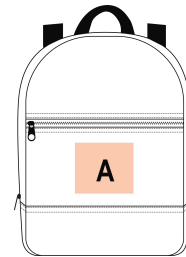

Grammage

210 gsm

Capacity

11 l

Dimensions

27 cm x 11 cm x 36 cm

Certificates

All rights reserved ©

Additional information

1	ONE SIZE
Colours	€6.66

Logistic **Customs code**

50

42029291

Country of origin **Decoration zone**

India

A: 15x8 cm