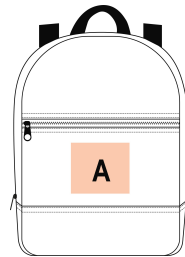

One Size

**Grammage**

210 gsm

**Capacity**

11 l

**Dimensions**

27 cm x 11 cm x 36 cm

**Certificates**

All rights reserved ©

**Additional information**

**Logistic Customs code**

50 42029291

**Country of origin Decoration zone**

India

A: 15x8 cm

**Colours**