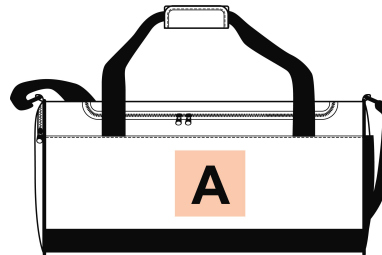

Sizes

One Size

Capacity

20 l

Dimensions

44 cm x 20 cm x 23 cm

Certificates

All rights reserved ©

Additional information

Logistic Customs code

30 42029291

Country of origin Decoration zone

China

A: 20x10 cm

Colours

Black