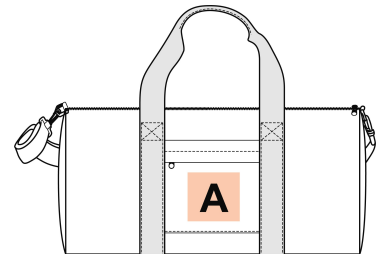

Country of origin Decoration zone

China

A 10x10 cm

Colours

Black

Flamingo Pink

Matcha Green

Orange Zest

Red Safran

Taupe

Twilight Blue