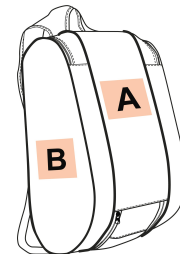

100% polyester. Special padel sports backpack. Racket compartment on both sides. Pocket with separate shoe compartment. Spacious.

Sizes

One Size

Grammage

805 gsm

Capacity

45 l

Dimensions

33 cm x 26 cm x 52 cm

All rights reserved ©

1	ONE SIZE
Colours	€49.24

Additional information

Logistic

 1
 10

Customs code

42029291

Country of origin Decoration zone

China

A: 10x20 cm | B: 10x10 cm

Colours

Black