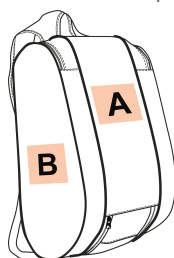

100% polyester. Special padel sports backpack. Racket compartment on both sides. Pocket with separate shoe compartment. Spacious.

Sizes

One Size

Grammage

805 gsm

Capacity

45 l

Dimensions

33 cm x 26 cm x 52 cm

Certificates

All rights reserved ©

Additional information

Logistic

1

10

Customs code

42029291

Country of origin Decoration zone

China

A: 10x20 cm | B: 10x10 cm

Colours

Black