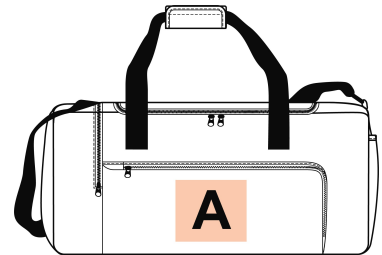

### Dimensions

65 cm x 31 cm x 31 cm

## Additional information

1	ONE SIZE
Colours	€30.24

**Logistic** Customs code  
42029291

15

**Country of origin** Decoration zone

China

A: 12x12 cm