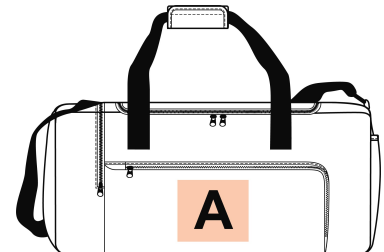

KI0649

Large sports bag with side compartment

Great space for decoration access.

Features a practical large separate compartment for shoes.

Adjustable crossbody strap for greater comfort and easier travel.

100% polyester. Versatile sports bag. Large top opening and side pocket for easy decoration access. Large separate compartment for shoes. Adjustable shoulder strap.

Sizes

One Size

Grammage

530 gsm

Capacity

62 l

Dimensions

65 cm x 31 cm x 31 cm

All rights reserved ©

1	ONE SIZE
Colours	€30.24

Additional information

Logistic
42029291
15

Country of origin **Decoration zone**
China A: 12x12 cm