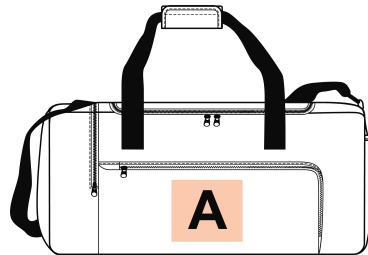

KI0649

Large sports bag with side compartment

Great space for decoration access.

Features a practical large separate compartment for shoes.

Adjustable crossbody strap for greater comfort and easier travel.

100% polyester. Versatile sports bag. Large top opening and side pocket for easy decoration access. Large separate compartment for shoes. Adjustable shoulder strap.

Sizes

One Size

Grammage

530 gsm

Capacity

62 l

Dimensions

65 cm x 31 cm x 31 cm

Certificates

All rights reserved ©

Additional information

Logistic Customs code

15 42029291

Country of origin Decoration zone

China

A: 12x12 cm

Colours

Black

Light
Titanium /
Black

Navy /
Black