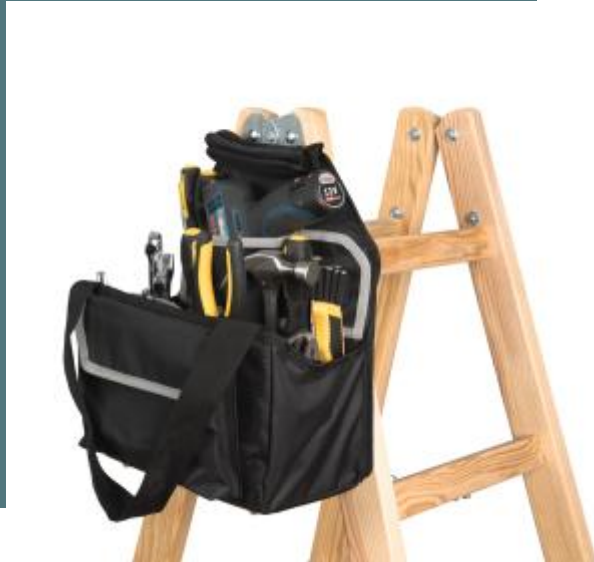

WKI0301

Tool bag suitable for portable ladders

Multi-purpose tool bag.

Lots of practical storage spaces.

Easy to personalise.

100% polyester. This bag can be used to carry tools for every occasion, but its flat-backed shape and special handles make it the perfect solution for stepladder work. The bag adapts to conventional double ladders and ensures the operator always has their tools at hand. The large central compartment stores bulky tools such as drills, while the compartmentalised panels store keys and screwdrivers. Front object pocket with easy decoration access.

Sizes

One Size

Capacity

18 l

Dimensions

33 cm x 15 cm x 36 cm

All rights reserved ©

1	ONE SIZE
Colours	€30.00