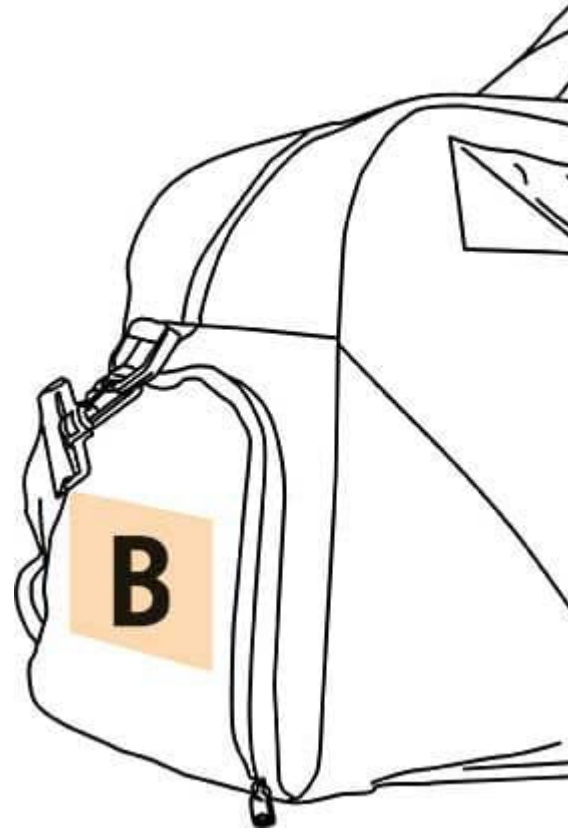

WKI0610

Travel bag

Robust handles

Adjustable and

Shoe storage pocket
of the bag.

100% polyester. Travel bag with adjustable shoulder strap and identification. Reinforced side pocket.

Sizes

One Size

A: 15x12 cm | B: 15x10 cm

Colours

Black

Full Grey /
Dark Grey

Navy

Red / Black

Royal Blue
/ Dark
Grey