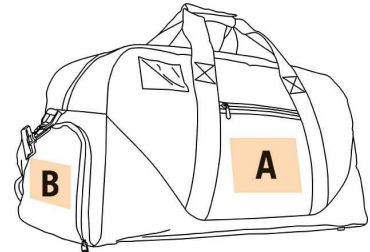

100% polyester. Travel/leisure/sports bag in 600D polyester. Detachable and adjustable shoulder strap. Side zip pocket. Luggage tag at the side for luggage identification. Reinforced handles. Plastic stabilising feet. Side shoe holder pocket.

Sizes

One Size

Grammage

870 gsm

Capacity

68 l

Dimensions

70 cm x 30 cm x 32 cm

All rights reserved ©

Additional information

1	ONE SIZE
Colours	€29.24

Logistic
Customs code 42029291
 20

Country of origin China
Decoration zone A: 15x12 cm | B: 15x10 cm

Colours

Black

Full Grey / Dark Grey