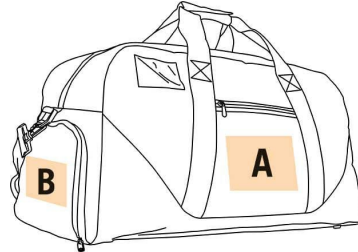

Sizes

One Size

Grammage

870 gsm

Capacity

68 l

Dimensions

70 cm x 30 cm x 32 cm

All rights reserved ©

Additional information

Logistic Customs code

 20 42029291

Country of origin Decoration zone

China

A: 15x12 cm | B: 15x10 cm

Colours