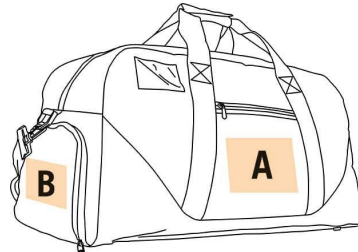

All rights reserved ©

Additional information

Logistic Customs code

20 42029291

Country of origin Decoration zone

China

A: 15x12 cm | B: 15x10 cm

Colours