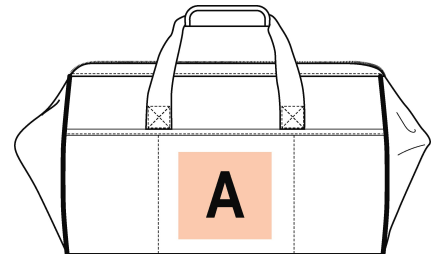

Additional information

Logistic
15

Customs code
42029298

Country of origin China
Decoration zone A: 12x12 cm