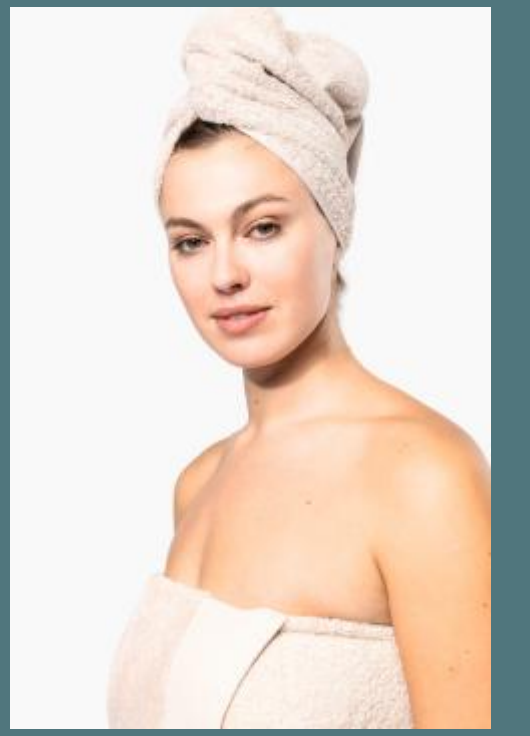

KARIBAN

K100

Organic towel

Vanity essentials in organic cotton.

8-cm Terry trim for optimum decoration access

Organic Collection.

100% cotton. This towel is made from 100% organic cotton. Terry knit with 8 cm wide flat edging (1 side) to ensure optimal decoration surface. Dimensions 100 x 50 cm.

Sizes

One Size

Grammage

450 gsm

Dimensions

100 cm x 50 cm

Certificates

All rights reserved ©

Additional information

Logistic Customs code

50 63026000

Country of origin

Pakistan

Colours

White

Black

Hibiscus
Red

Iron Grey

Linen

Navy

Sage