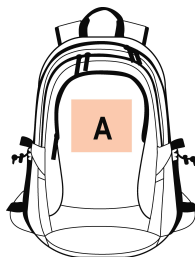

Excellent support thanks to a waist belt and side compression straps.

100% polyester. Backpack, urban style and suitable for leisurewear. Large main compartment with storage space for laptop up to 15". Large front pocket. Central compartment. Detachable mesh helmet holder that can be folded into the dedicated zipped pocket under the bag. Side compression straps and waist belt for a better fit. Side elasticated mesh pockets with drawstring. Ergonomic straps and breathable back.

Sizes

One Size

Capacity

35 l

Dimensions

33 cm x 20 cm x 50 cm

Certificates

All rights reserved ©

A: 12x12 cm

Colours

Black

Navy